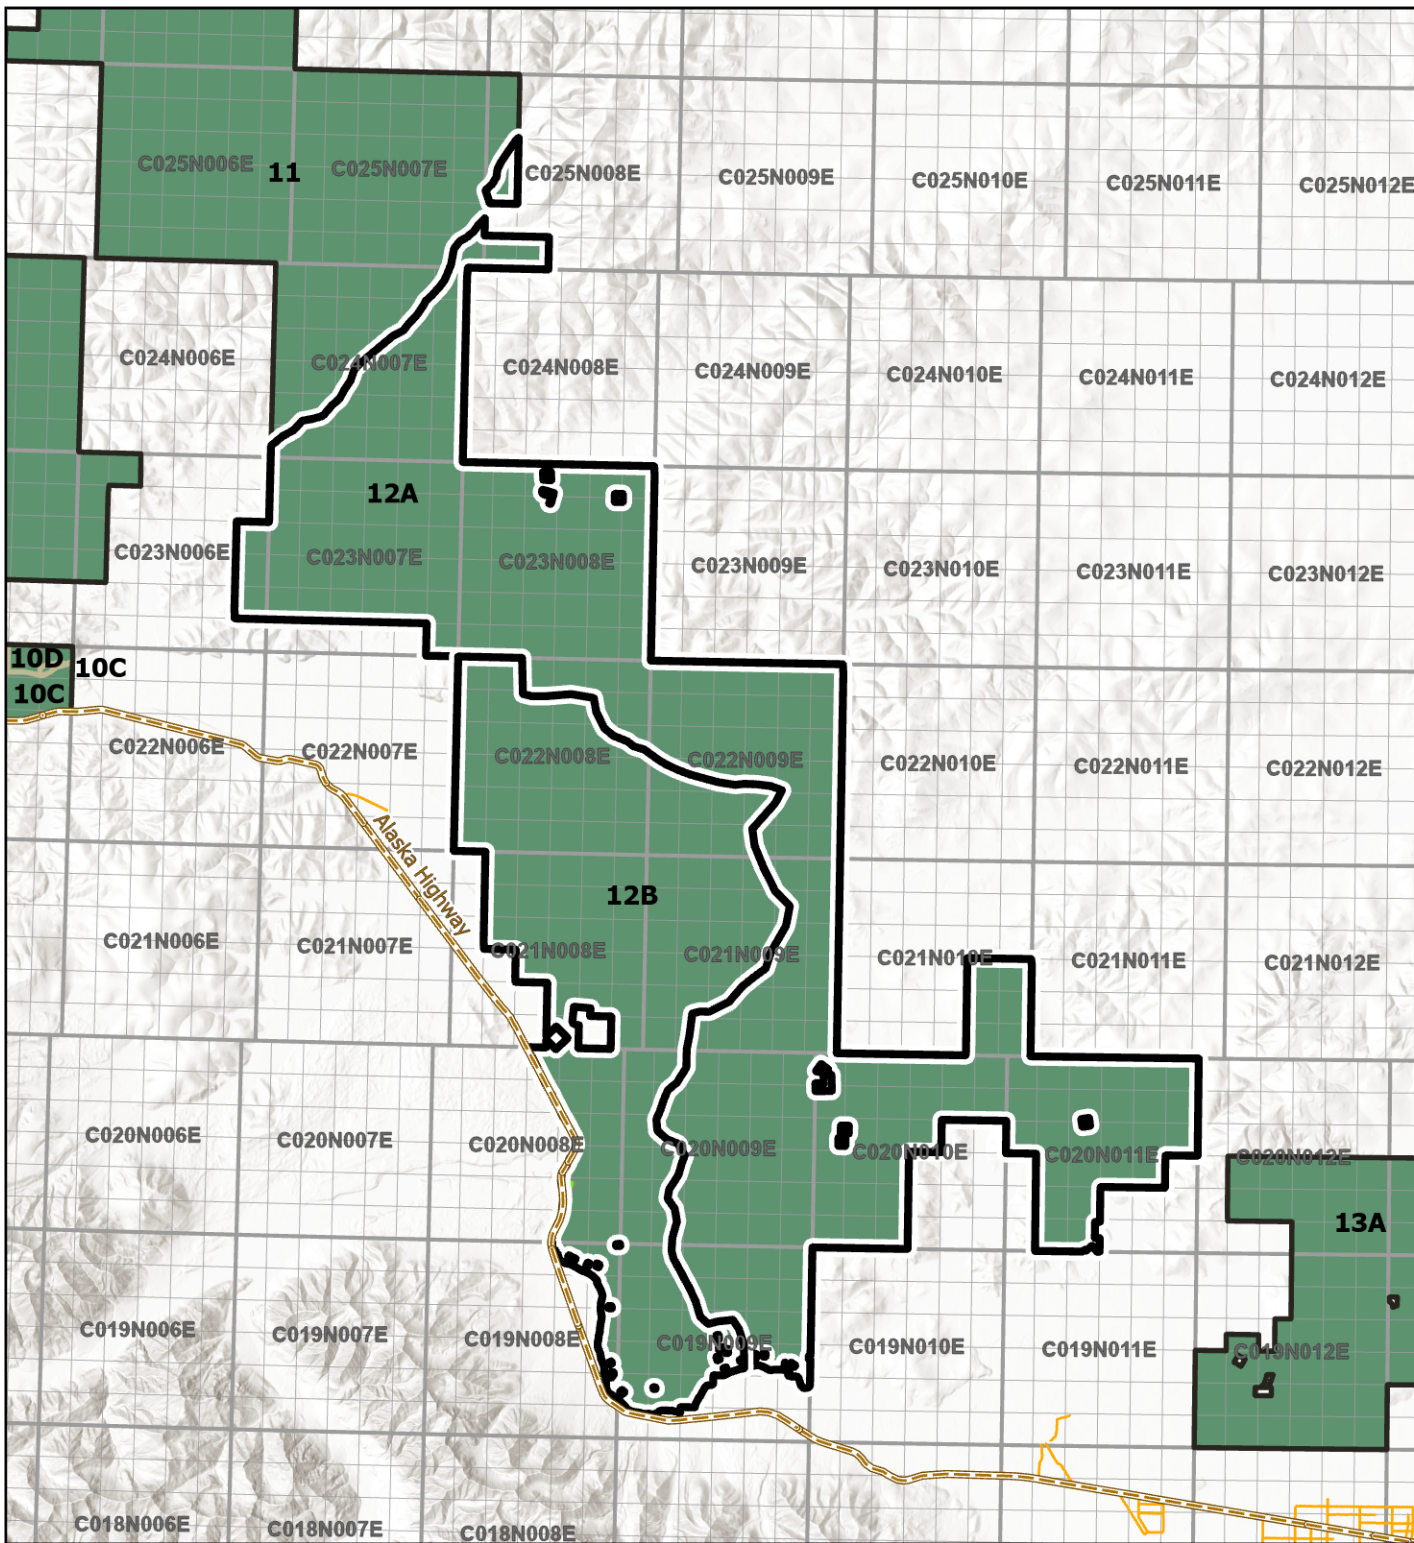

Land Designations within TVSF

Management Unit 12

State Forest Boundary

-  Highlighted Management Unit
-  TVSF Management Units
-  TVSF Management SubUnits

TVSF Land Classifications

-  Forest Land
-  Forest/Material Land
-  Forest/Public Recreation Land

Roads

-  Highway
-  Active Forestry Roads
-  DOT Roads